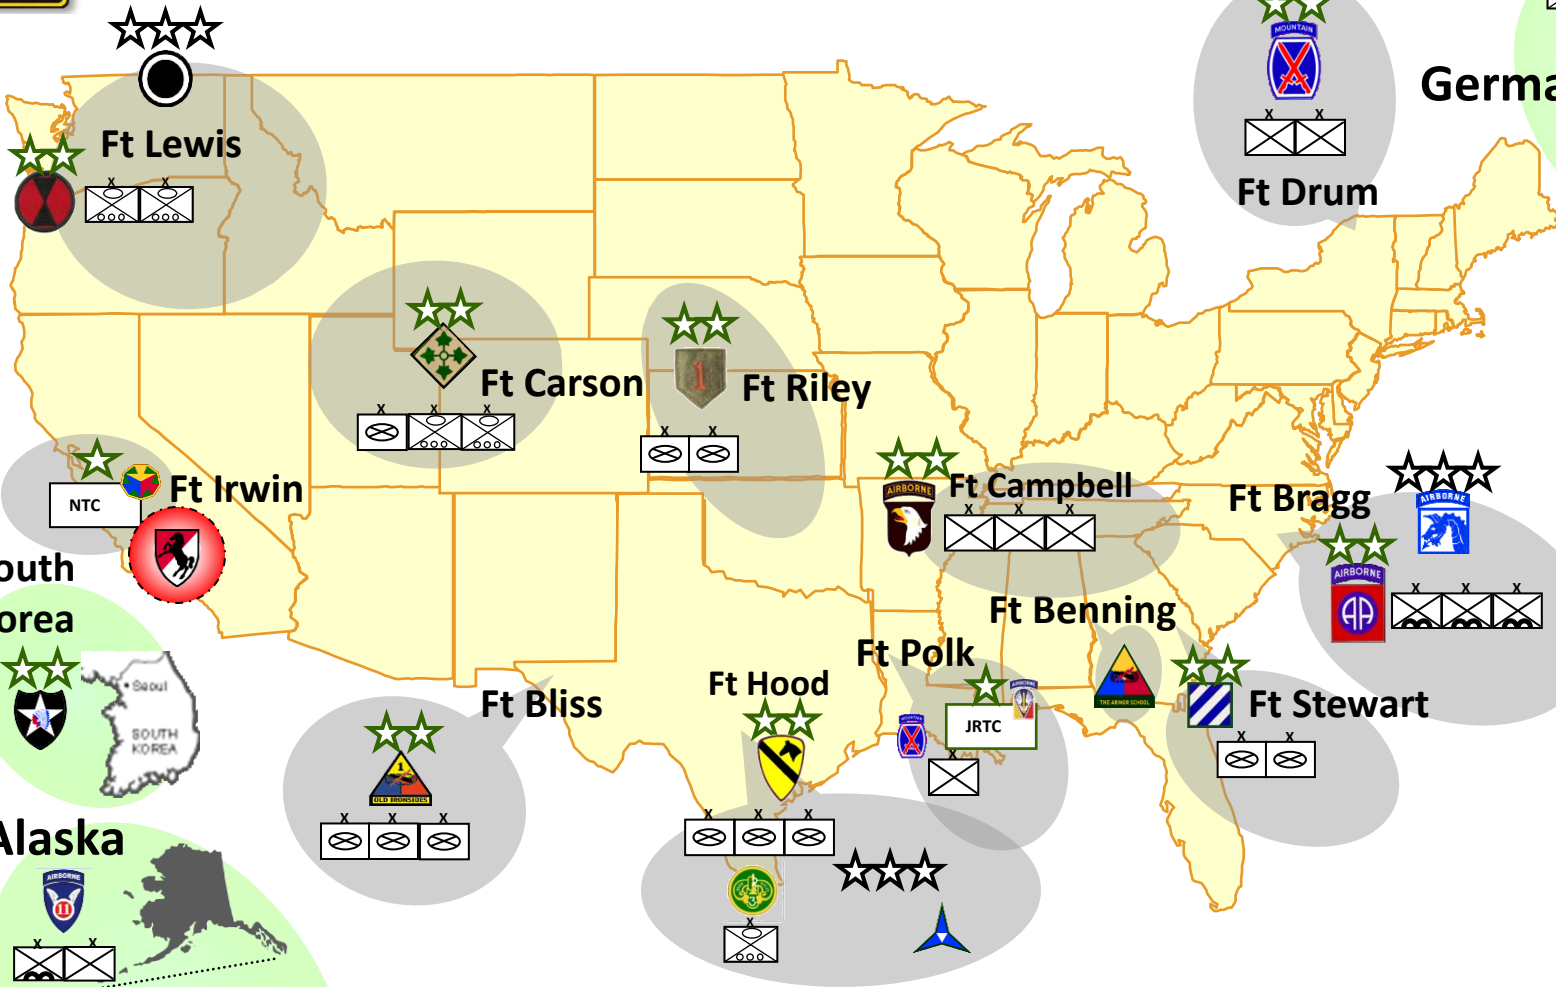

# ARMOR LOCATIONS

## Germany

### LEGEND:

- ☆☆☆ Corps
- ☆☆ Division
- X ABCT - 11
- X SBCT - 6
- X X IBCT - 14